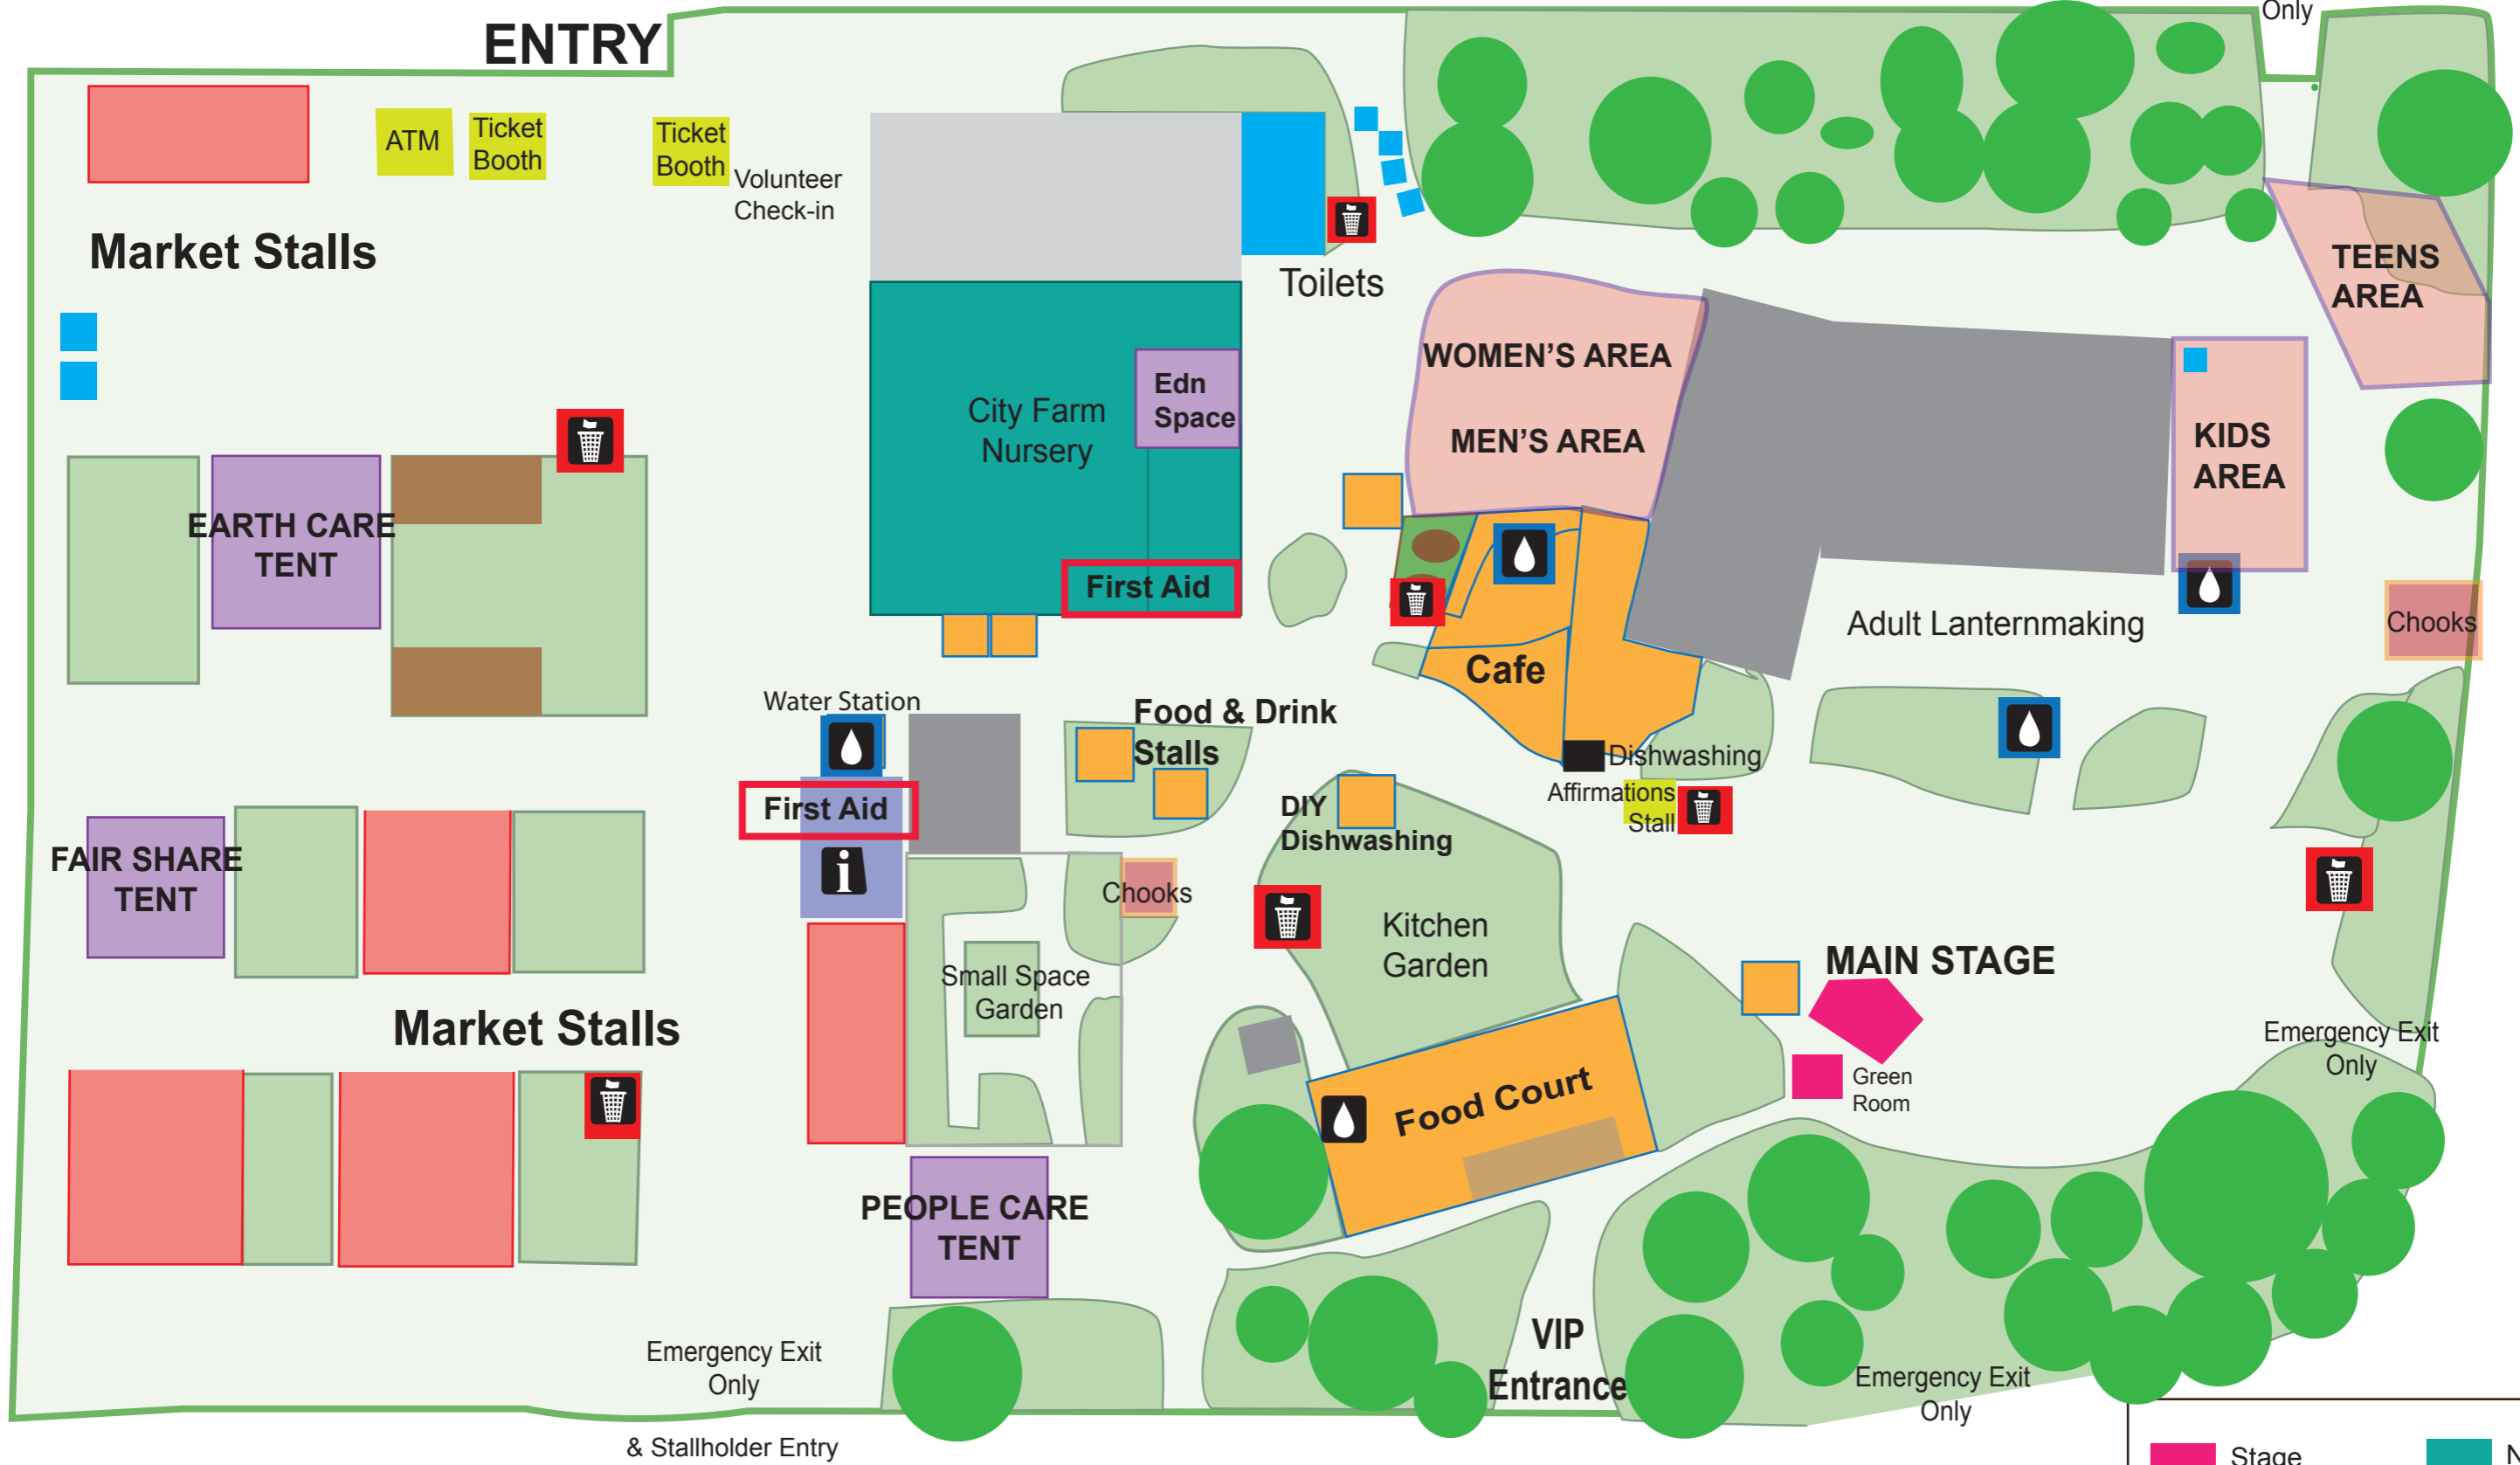

Smoking Area

NORTHEY STREET

MAIN ENTRY

Emergency Exit Only

VICTORIA STREET

WINTER SOLSTICE FESTIVAL 2018

EDGAR STREET

| | | | |
|--|-------------------|--|----------|
| | Stage | | Nursery |
| | Education | | Chickens |
| | Kids & Teens Area | | Info |
| | Food Stalls | | Toilets |
| | Market Stalls | | Rubbish |